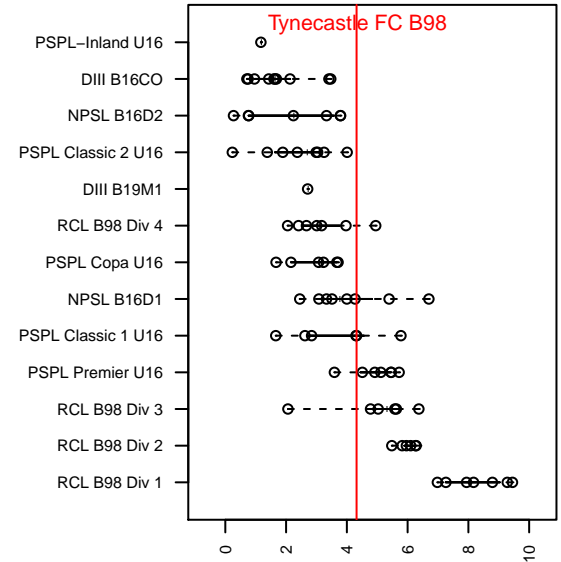

Tynecastle FC B98

Tynecastle FC
 Everett, WA
 B98 total strength=1485
 attack=11.71 defense=9.83
 fall league = PSPL Classic 1 U16

alt names used:
 70 Tynecastle Boys U16
 Tynecastle Boys U16
 TYNECASTLE FC TYNECASTLE BOYS U16 ('
 Tynecastle 98

Venues played:
 2014 Baker Blast COPA U16
 2014 Nike Crossfire Challenge Silver U16
 2014 Crossfire Select Cup BU16 Gold
 2014 Starfire Labor Day Cup U16
 2014 PSPL Classic 1 U16

Tynecastle FC B98
 Dots are actual minus expected GF (blue circles) and GA (red triangles).
 Blue line is smoothed change in attack strength. Red is smoothed change in defense strength.

**attack and defense variance (black dot)
relative to other teams
and top 10 in region**

**attack and defense rating
relative to others at age
and all opponents in last 13 months**

Performance relative to 13 month average